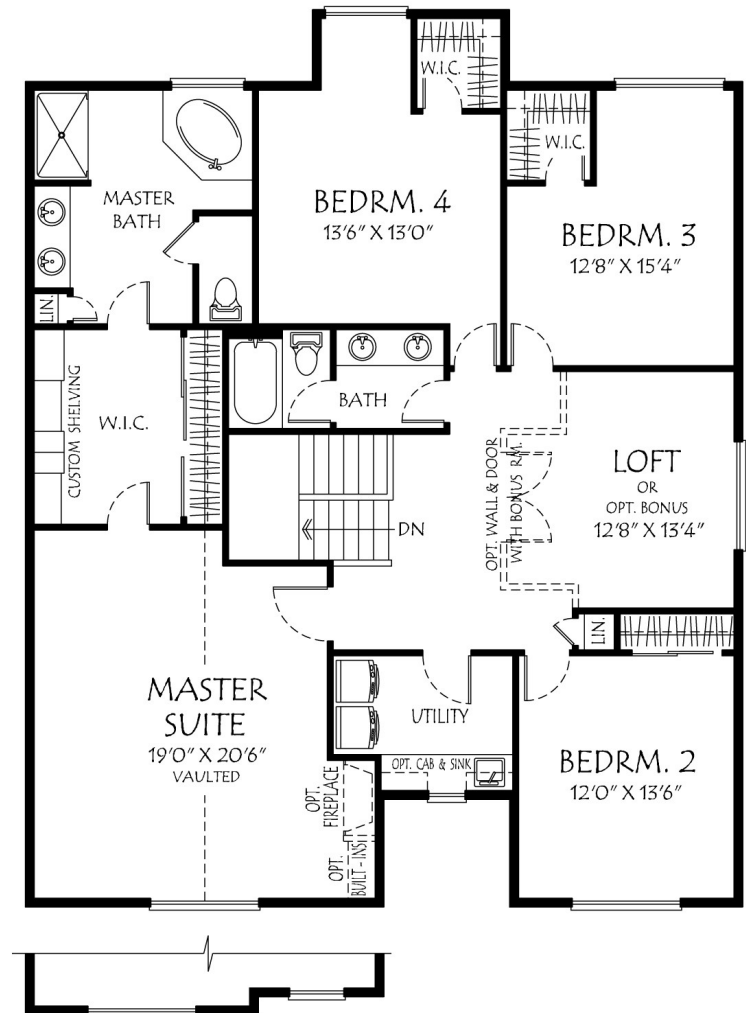

3240-DLX

UPPER FLOOR FOR ALTERNATE ELEVATION