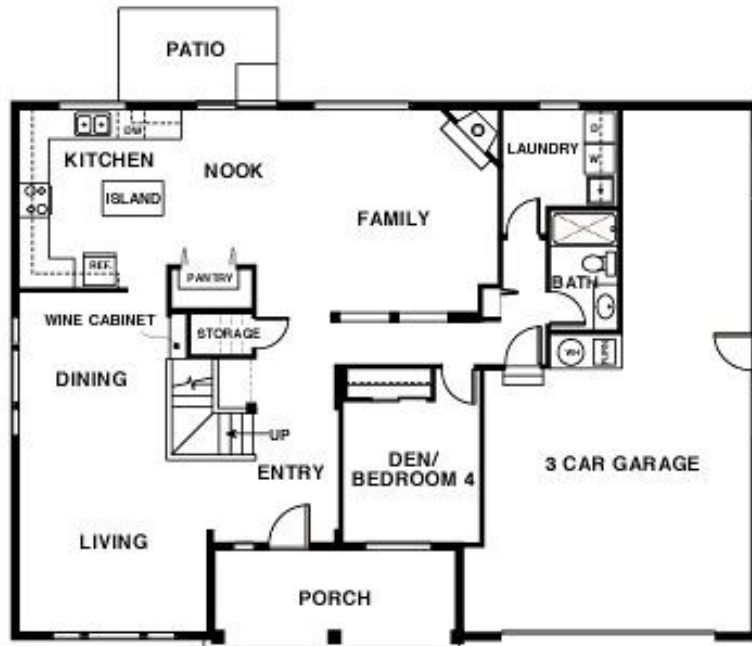

Maple Woods Residence 5 Floor Plan

- 4 Bedrooms
- Plus Bonus Room
- 3 Bath
- 3 Car Garage
- Approx. 2800 Sq. Ft.

LOWER LEVEL

UPPER LEVEL