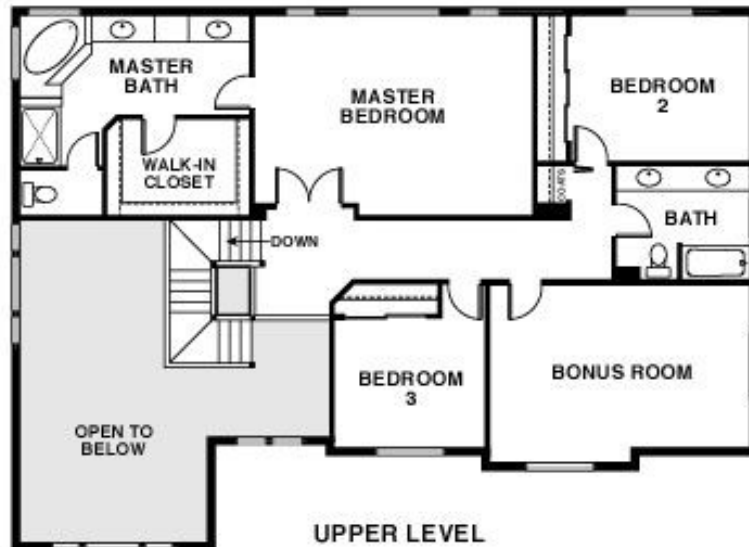

Maple Woods Residence 5 Floor Plan

- 4 Bedrooms
- Plus Bonus Room
- 3 Bath
- 3 Car Garage
- Approx. 2800 Sq. Ft.

LOWER LEVEL

UPPER LEVEL